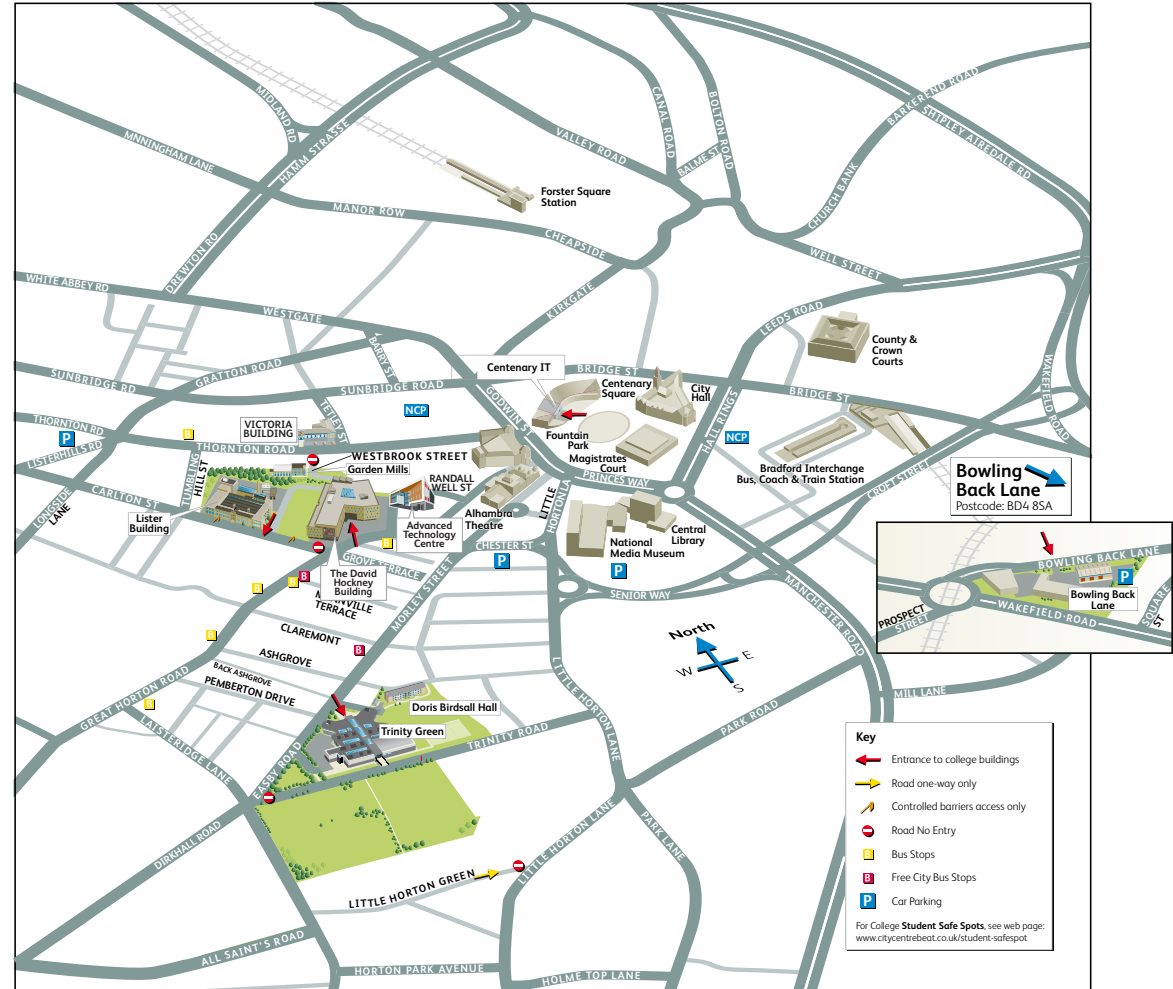

Bradford City Centre

For more travel information and advice:

Train

National Rail Enquiries
Tel: 08457 484950

Bus/Coach

National Express
Tel: 08705 808080

Local Buses and Trains

Metrolink
Tel: 0113 245 7676