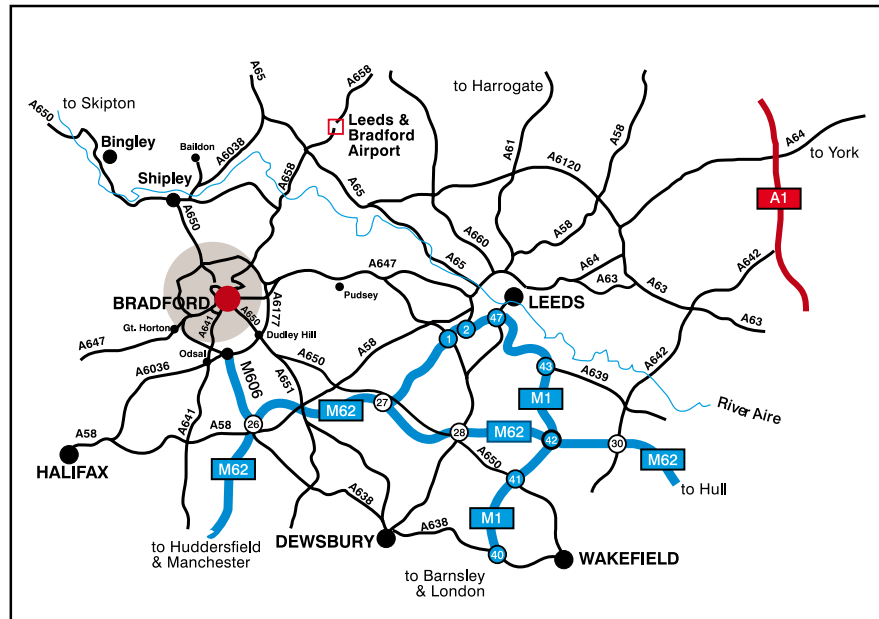

By Train

Bradford has two main railway stations:

Bradford Interchange
Bradford Forster Square

Both stations are located in the city centre and the College is only a short distance from either. Most mainline operators run services to Bradford Interchange and there are some direct services from London to Bradford Forster Square.

By Bus/Coach

The bus/coach station is located in Bradford Interchange and serves all major towns and cities in the UK.

By Road

By Air

The two main airports used most frequently by visitors to Bradford College are:
Leeds Bradford International Airport
Situating about eight miles to the north of the city, with taxis available 24 hours and bus services to Bradford city centre.

Manchester International Airport
Located approximately 40 miles from Bradford, Manchester International Airport is served by most worldwide destinations. Both taxi and bus services operate from the airport to Bradford city centre.