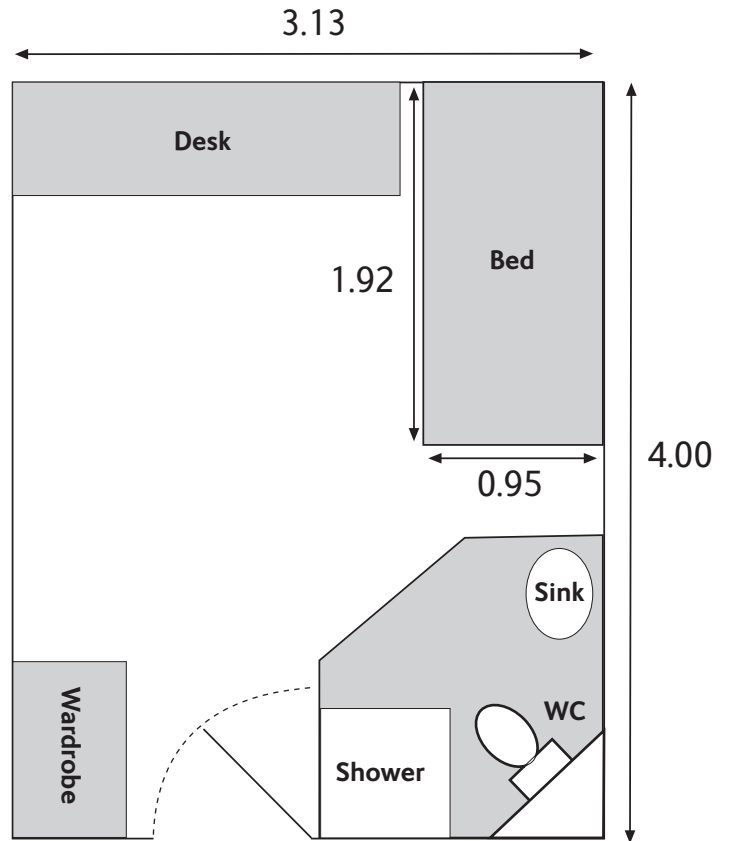

All Saints - Ensuite Room

Dimension in metres
Scale 1:40

Revis Barber - Standard Plus Room

Dimensions in metres
Scale 1:40