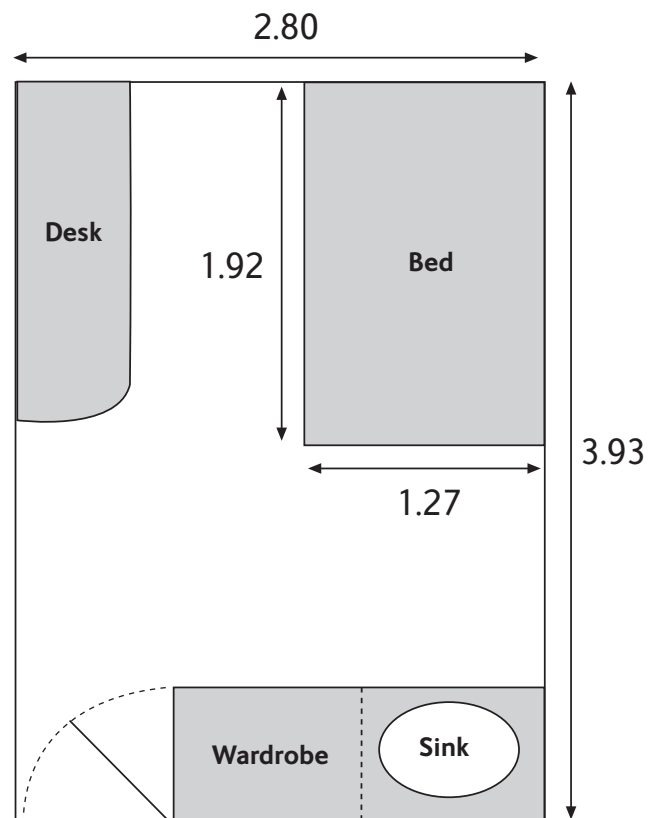

All Saints - Ensuite Room

Dimension in metres
Scale 1:40

Revis Barber - Standard Plus Room

Dimensions in metres
Scale 1:40